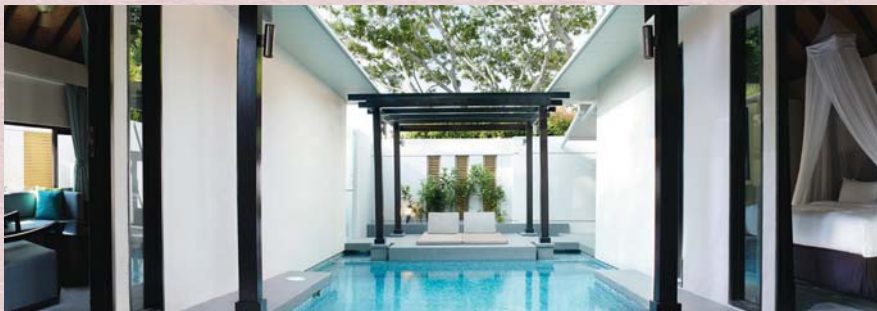

AN INTIMATE
VILLA
WEDDING

AN INTIMATE VILLA WEDDING

Everything about our villas, whisper romance and splendour, creating the perfect spot for the symbolic wedding ceremony. Each villa's living room, perfect for an intimate tea ceremony with family and friends, is awash with natural summer light and stunning garden view, sets a naturally happy ambience. Romantic and whimsical, the ensuite bedroom is adorned with amenities for the wedding couple and a king-sized canopy bed with sheer flowing netting.

SOLEMNISATION PACKAGE

S\$2,088⁺⁺ 1-bedroom villa

S\$2,288⁺⁺ 2-bedroom villa

- Ceremonial set-up with a solemnisation table for 5 persons, fresh floral centrepiece and complimentary use of ring pillow for your wedding bands
- Complimentary 1-night stay in Villa with breakfast for 2 persons
- Complimentary minibar, replenished once daily
- Complimentary gantry passes into the island for invited guests
- Complimentary shuttle bus services, subject to seat availability
- Maximum standing room capacity of 15 persons for 1-bedroom villa and 20 persons for 2-bedroom villa
- Wedding Post Party Celebration at Tier Bar with free flow selected wine, beer and soft drinks at S\$30⁺⁺ per person for the 1st hour. S\$25⁺⁺ per person for the subsequent hour. Or spend a minimum S\$1500⁺⁺ at Tier Bar for a 3-hour block booking and enjoy 1-night complimentary stay in Deluxe room