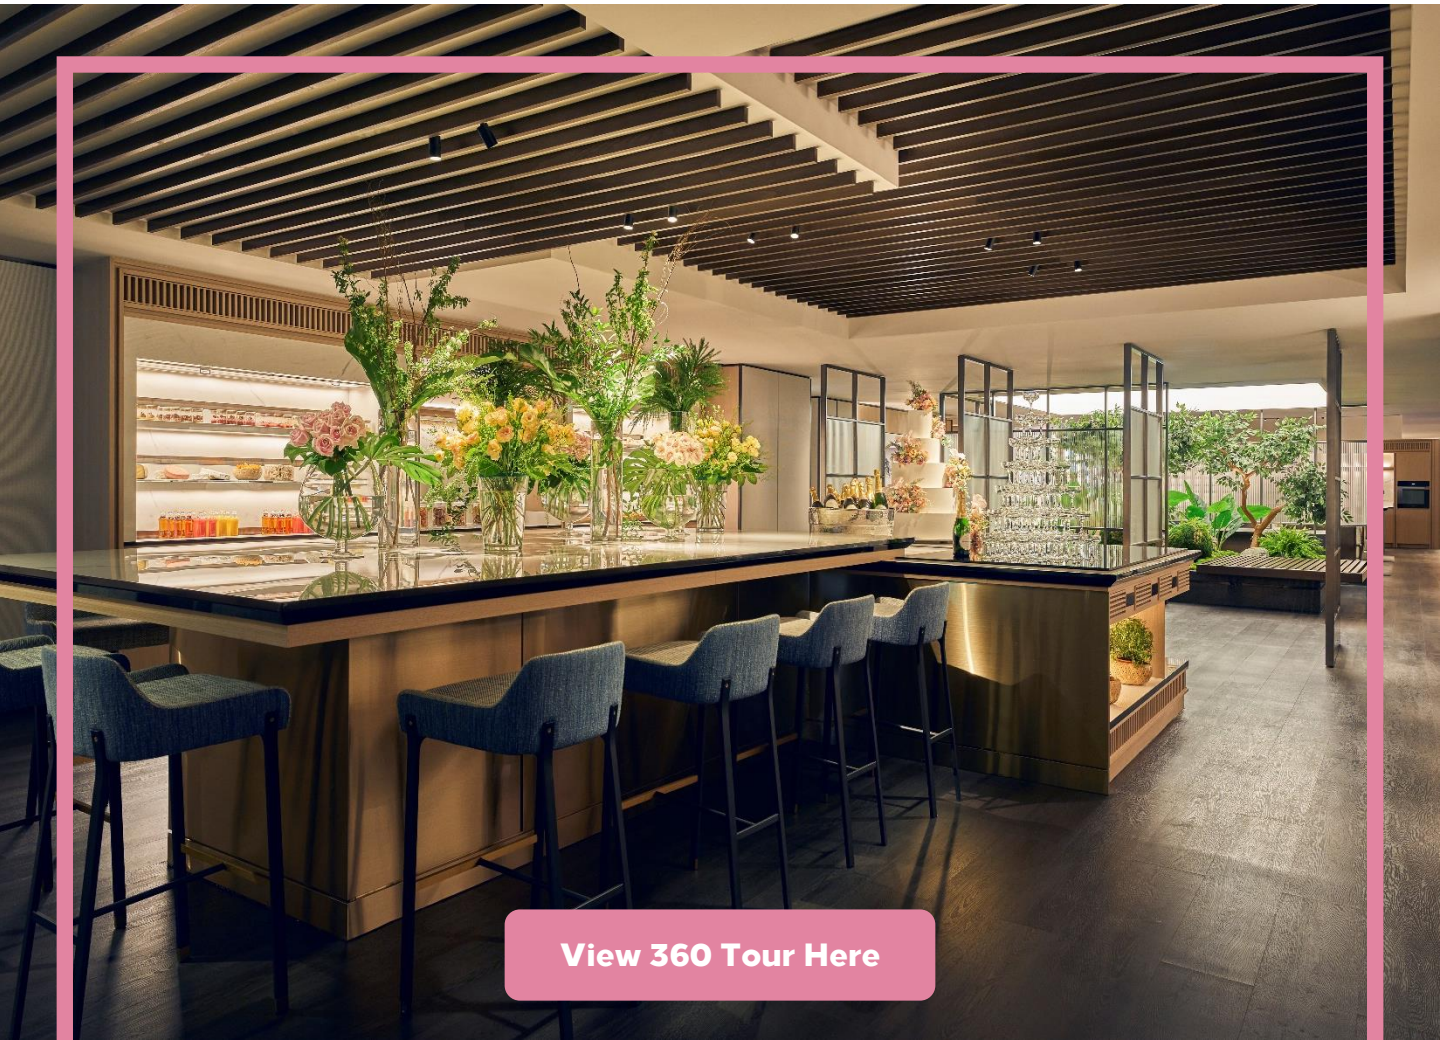

Say 'I Do'

at The Manor

A Magical Solemnisation

In A Botanical Enclave

Hold your solemnisation in The Manor, an exclusive, designer-inspired botanical enclave that comprises seven beautifully appointed function rooms of varying sizes. Choose a room that best fits your needs and leave the rest of the planning to our experienced and dedicated wedding curators. Let us create a truly unforgettable and bespoke experience for you so you can focus on what matters: saying 'I Do'.

[View 360 Tour Here](#)

Thoughtfully Designed and Customisable Spaces

The Manor

FLOOR MAP KEY

- Event Space
- Amenities
- Public Space
- Back-Of-House/Private Area
- Windows
- ⓧ Emergency Exit

Personalised Wedding Illustrations

for an Unforgettable Experience

Choose from three bespoke illustrations that include a series of mixed media and digital paintings featuring ethereal floral and abstract motifs that complement the Hotel's botanical-inspired interiors.