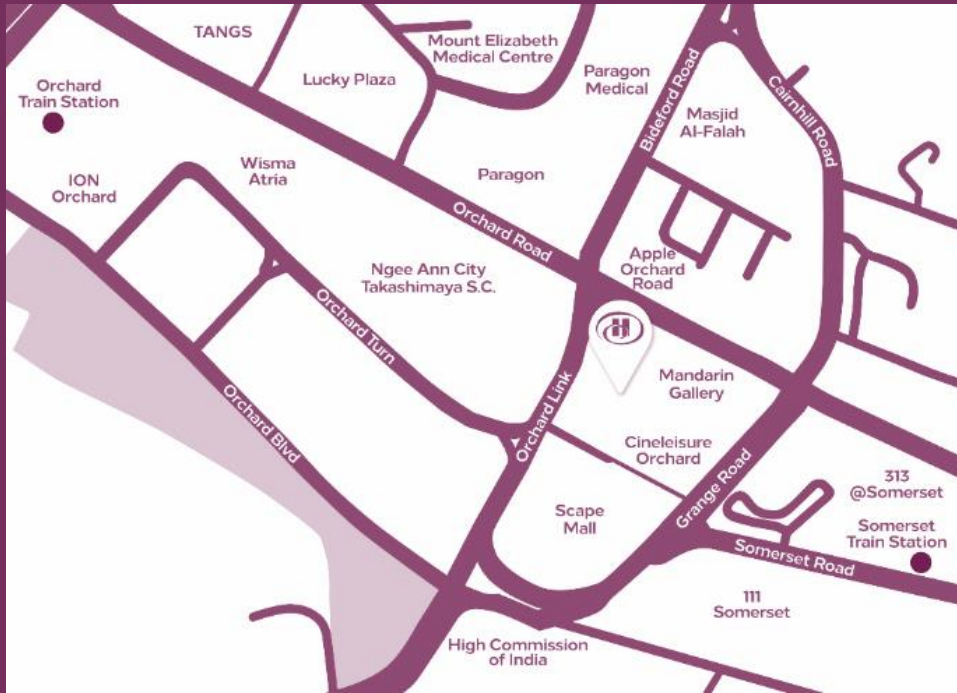

Hilton

SINGAPORE ORCHARD

HILTON SINGAPORE ORCHARD

333 Orchard Road | Singapore 238867

T: +65 6737 4411

E: hiltonsingaporeorchard.weddings@hilton.com

W: hiltonsingaporeorchard.com/weddings