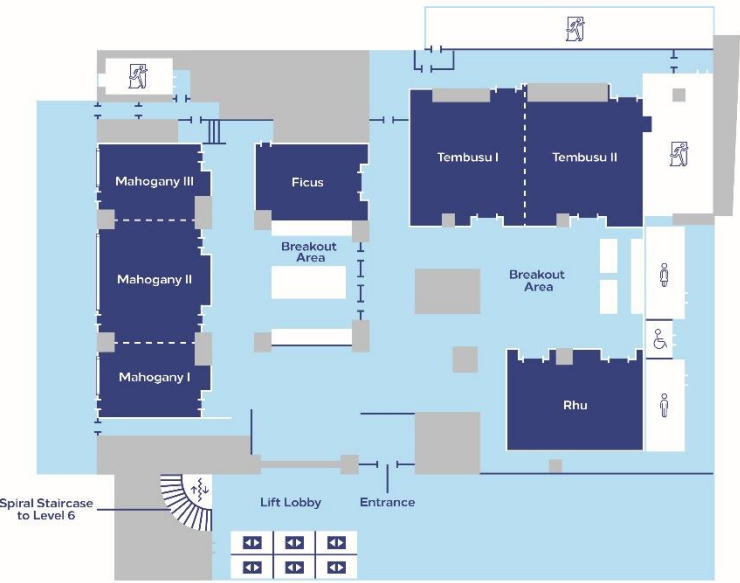

Say 'I Do'

at The Manor

A Magical Solemnisation

In A Botanical Enclave

Hold your solemnisation in The Manor, an exclusive, designer-inspired botanical enclave that comprises seven beautifully appointed function rooms of varying sizes. Choose a room that best fits your needs and leave the rest of the planning to our experienced and dedicated wedding curators. Let us create a truly unforgettable and bespoke experience for you so you can focus on what matters: saying 'I Do'.

[View 360 Tour Here](#)

Thoughtfully Designed and Customisable Spaces

The Manor

FLOOR MAP KEY

- Event Space
- Amenities
- Public Space
- Back-Of-House/Private Area
- Windows
- ⓧ Emergency Exit

Personalised Wedding Illustrations

for an Unforgettable Experience

Choose from three bespoke illustrations that include a series of mixed media and digital paintings featuring ethereal floral and abstract motifs that complement the Hotel's botanical-inspired interiors.

SOLEMNISATION PACKAGE

2025 / 2026

\$1,888++

PACKAGE HIGHLIGHTS

Beverages

- One hour of free-flow assorted carbonated beverages

Decorations

- Floral table centerpiece
- 5 floral posies with chair sashes
- 8 chair sashes for aisle seats
- 4 floral hedges
- 4 high-low pedestal backdrop stands
- Choice of a sophisticated wedding theme with intricate floral decoration, including a reception table floral centrepiece and floral table arrangements
- Bespoke wedding illustrations backdrop